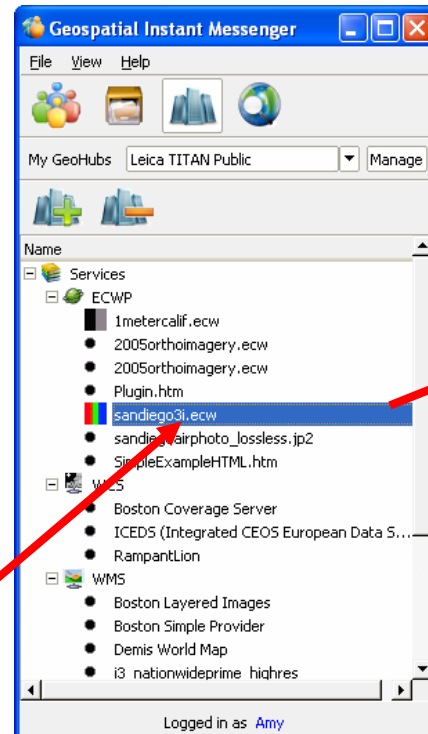

Dostęp poprzez Web Services

Inna aplikacja

Inny użytkownik...

Nasz TITAN