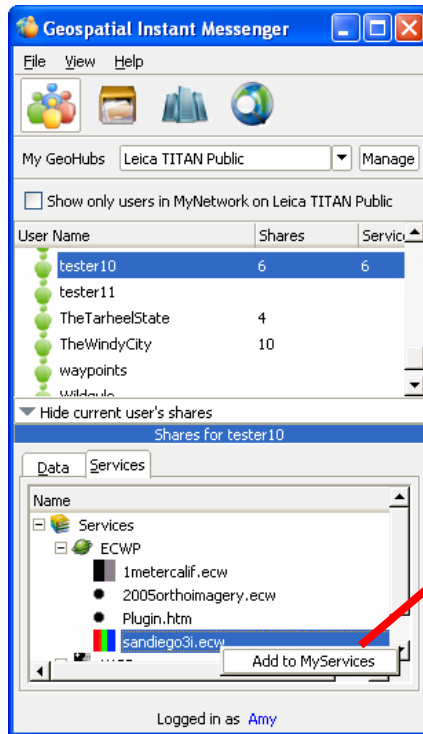

Dostęp poprzez Web Services

Inna aplikacja

Inny użytkownik...

Nasz TITAN