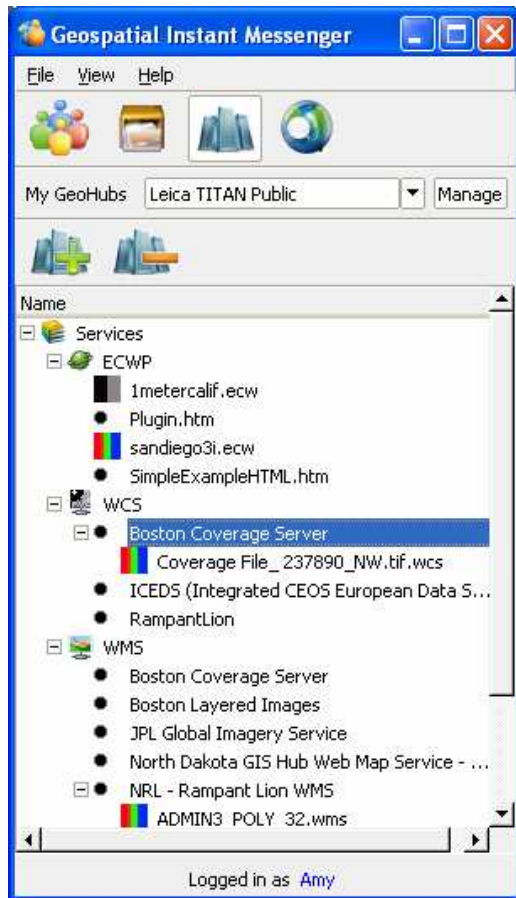

Dostarczanie danych

Jeden program ... wielu odbiorców

Desktop

3D Virtual
Globe

Internet

ER Mapper
professional